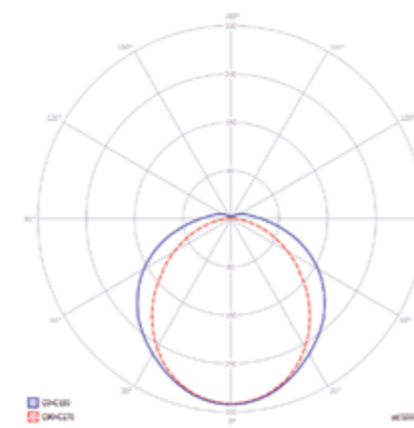

Wars LED DeLuxe 120 Standard

Wars LED DeLuxe 150 Standard

MODELE STANDARDOWE / STANDARD MODELS

Model / Model	Numer katalogowy / Catalogue number	Moc / Power	Strumień świetlny* / Luminous flux*	Temperatura barwowa** / Colour temperature**	Waga (kg) / Weight (kg)
WARS LED DeLuxe 120 Standard	98185	41 W	4400 lm / 3850 lm	4000 K	2,50
WARS LED DeLuxe 120 Strong	98183	51 W	8100 lm / 6800 lm	4000 K	2,50
WARS LED DeLuxe 150 Standard	98179	54 W	5800 lm / 5150 lm	4000 K	3,10
WARS LED DeLuxe 150 Strong	98177	67 W	10800 lm / 8850 lm	4000 K	3,10