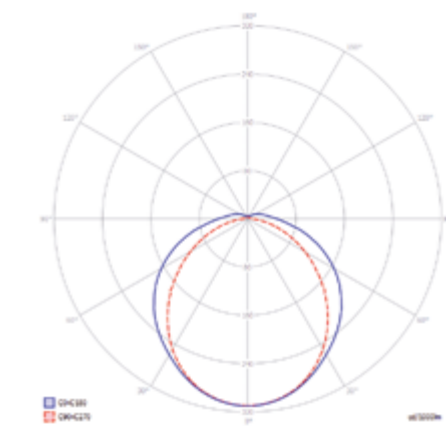

Wars LED DeLuxe 120 Standard

Wars LED DeLuxe 150 Standard

MODELE STANDARDOWE / STANDARD MODELS

Model / Model	Numer katalogowy / Catalogue number	Moc / Power	Strumień świetlny* / Luminous flux*	Temperatura barwowa** / Colour temperature**	Waga (kg) / Weight (kg)
WARS LED DeLuxe 120 Standard	98185	41 W	4400 lm / 3850 lm	4000 K	2,50
WARS LED DeLuxe 120 Strong	98183	51 W	8100 lm / 6800 lm	4000 K	2,50
WARS LED DeLuxe 150 Standard	98179	54 W	5800 lm / 5150 lm	4000 K	3,10
WARS LED DeLuxe 150 Strong	98177	67 W	10800 lm / 8850 lm	4000 K	3,10