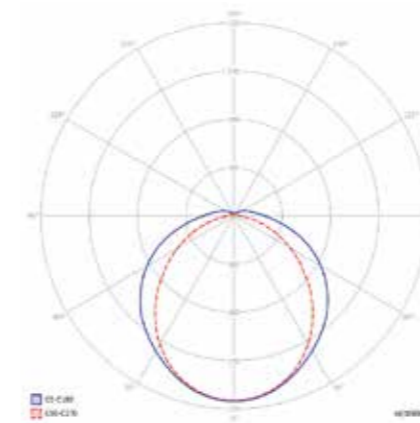

Wars LED DeLuxe 120 Standard

Wars LED DeLuxe 150 Standard

MODELE STANDARDOWE / STANDARD MODELS

Model / Model	Numer katalogowy / Catalogue number	Moc / Power	Strumień świetlny* / Luminous flux*	Temperatura barwowa** / Colour temperature**	Waga (kg) / Weight (kg)
WARS LED DeLuxe 120 Standard	98185	41 W	4400 lm / 3850 lm	4000 K	2,50
WARS LED DeLuxe 150 Standard	98179	54 W	5800 lm / 5150 lm	4000 K	3,10