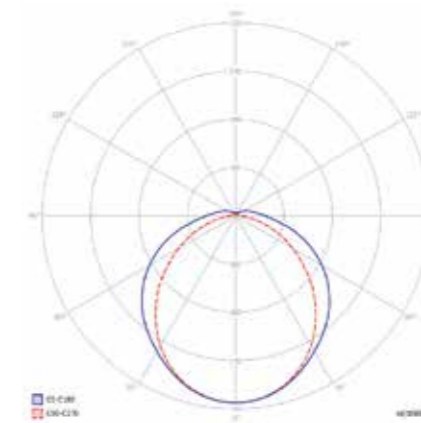

Wars LED DeLuxe 120 Standard

Wars LED DeLuxe 150 Standard

MODELE STANDARDOWE / STANDARD MODELS

Model / Model	Numer katalogowy / Catalogue number	Moc / Power	Strumień świetlny* / Luminous flux*	Temperatura barwowa** / Colour temperature**	Waga (kg) / Weight (kg)
WARS LED DeLuxe 120 Standard	98185	41 W	4400 lm / 3850 lm	4000 K	2,50
WARS LED DeLuxe 150 Standard	98179	54 W	5800 lm / 5150 lm	4000 K	3,10